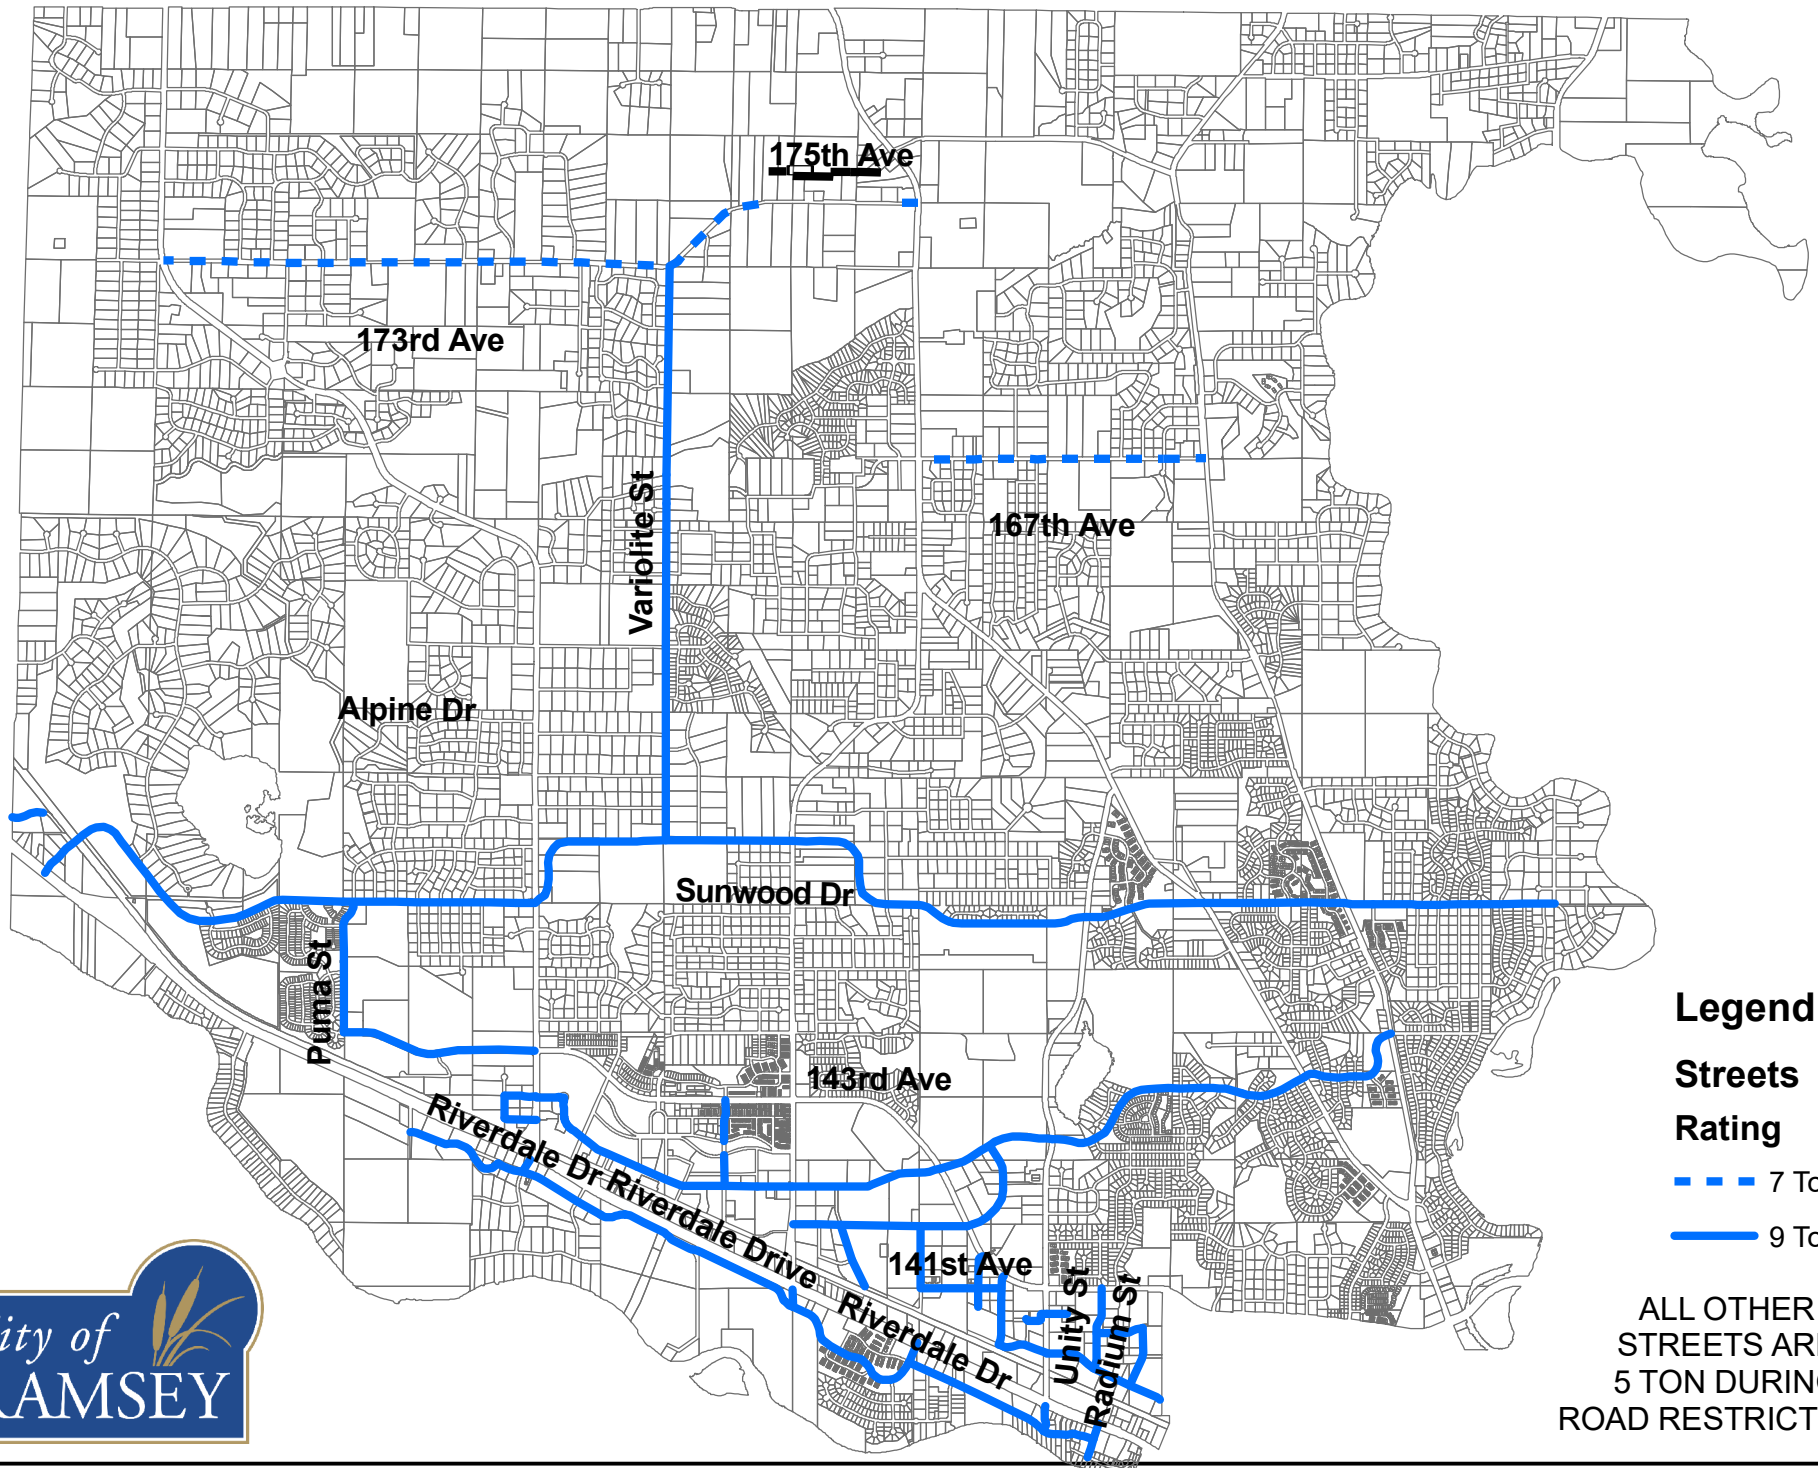

2023 RAMSEY ROAD RESTRICTIONS

Legend

Streets

Rating

--- 7 Ton

— 9 Ton

ALL OTHER
STREETS ARE
5 TON DURING
ROAD RESTRICTIONS