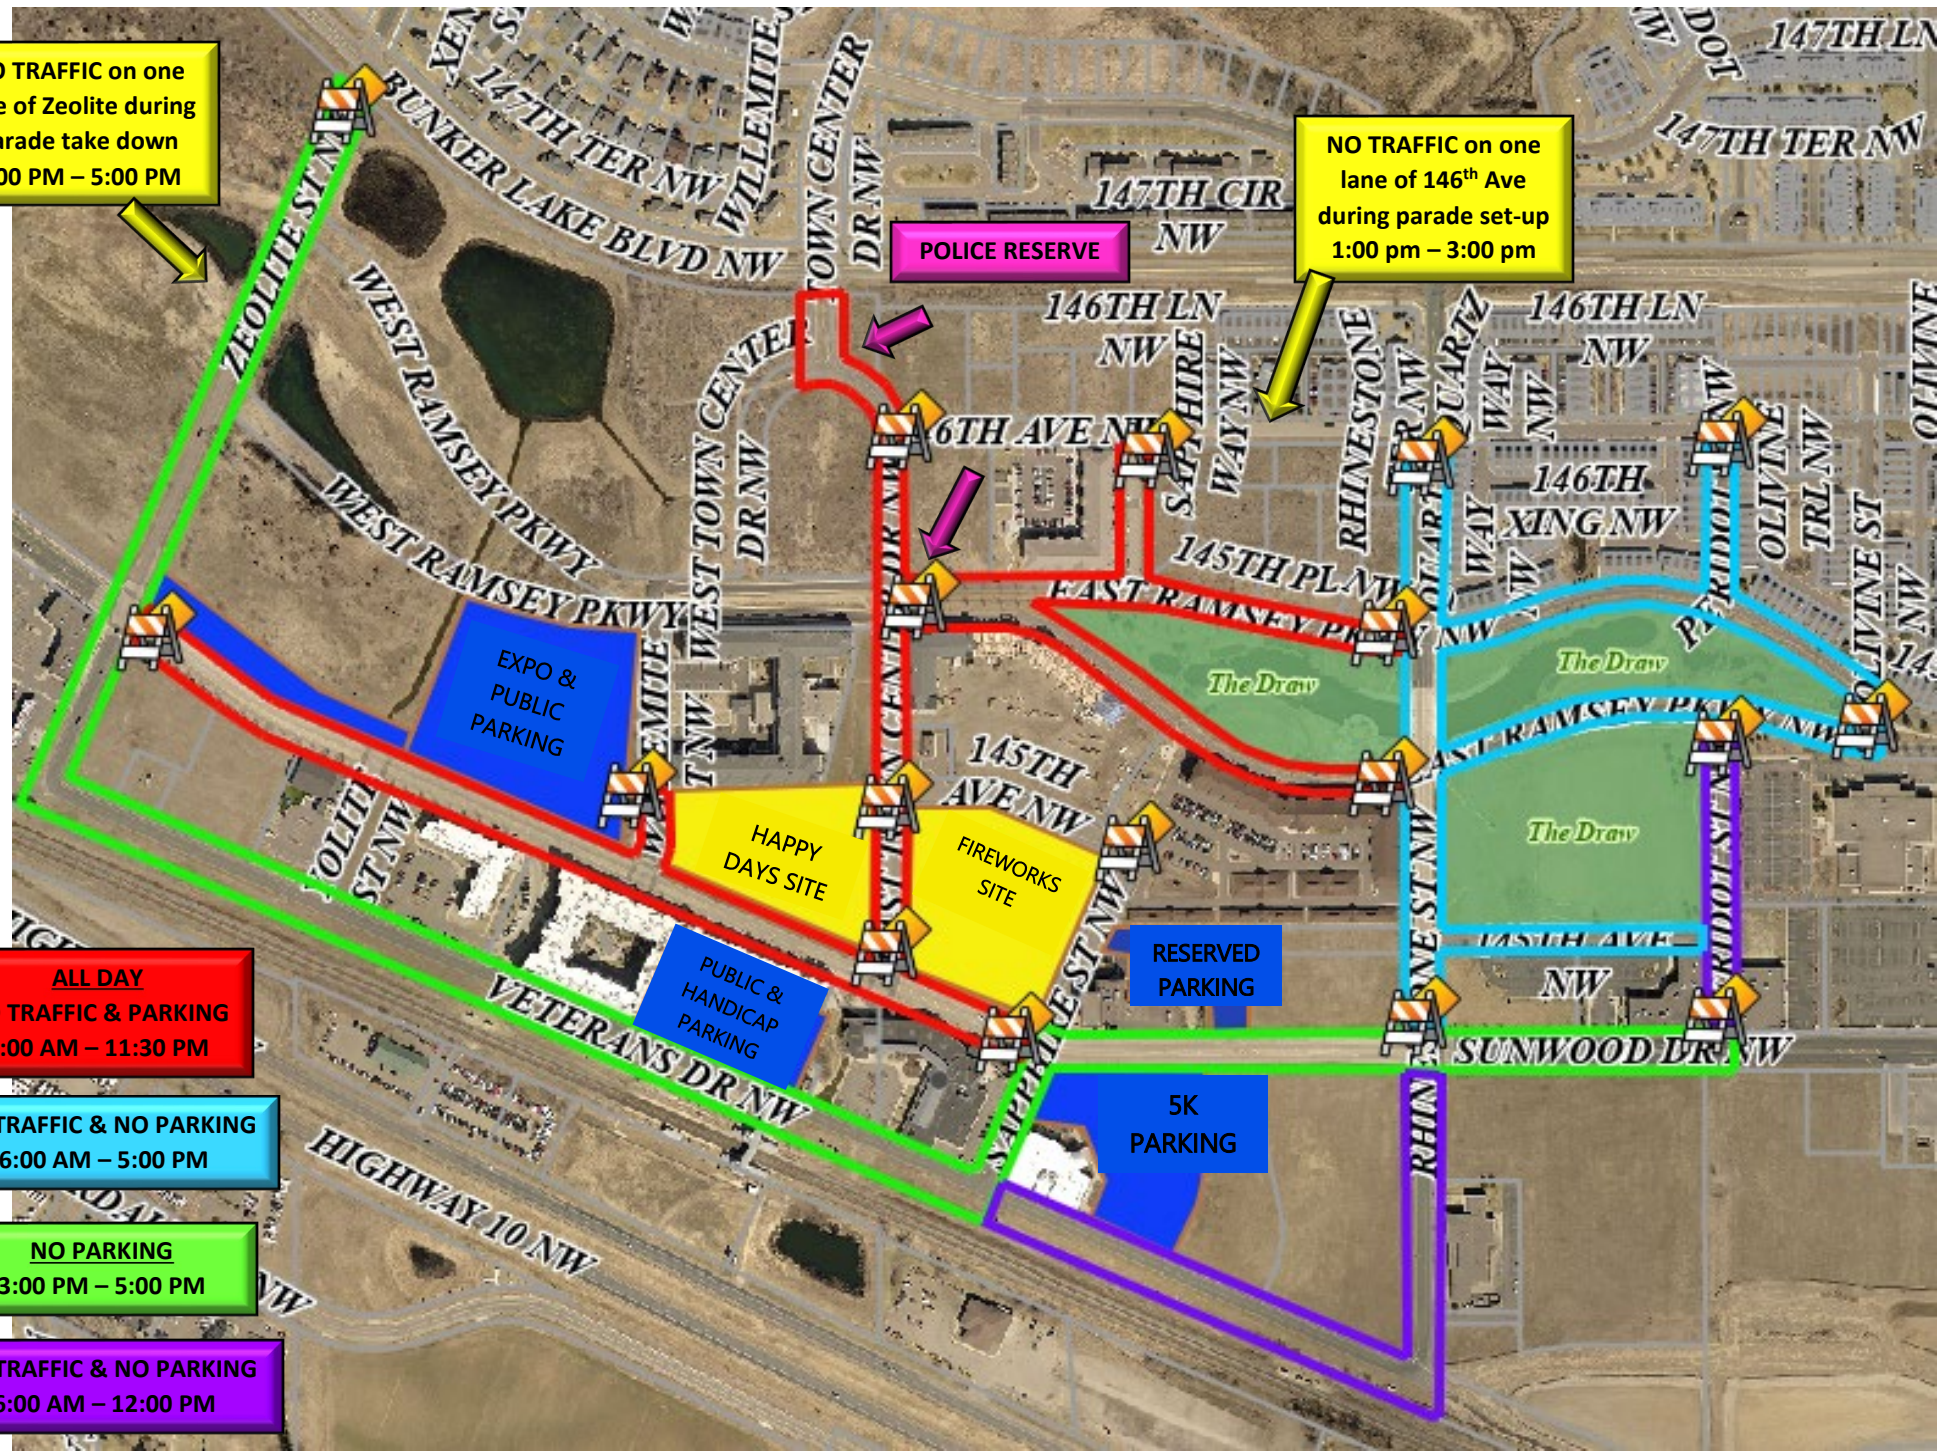

2022 EVENT PARKING & TRAFFIC

NO TRAFFIC on one lane of Zeolite during parade take down
3:00 PM – 5:00 PM

NO TRAFFIC on one lane of 146th Ave during parade set-up
1:00 pm – 3:00 pm

POLICE RESERVE

ALL DAY
NO TRAFFIC & PARKING
6:00 AM – 11:30 PM

NO TRAFFIC & NO PARKING
6:00 AM – 5:00 PM

NO PARKING
3:00 PM – 5:00 PM

NO TRAFFIC & NO PARKING
6:00 AM – 12:00 PM

EXPO & PUBLIC PARKING

HAPPY DAYS SITE

FIREWORKS SITE

PUBLIC & HANDICAP PARKING

RESERVED PARKING

5K PARKING

The Draw

The Draw

The Draw