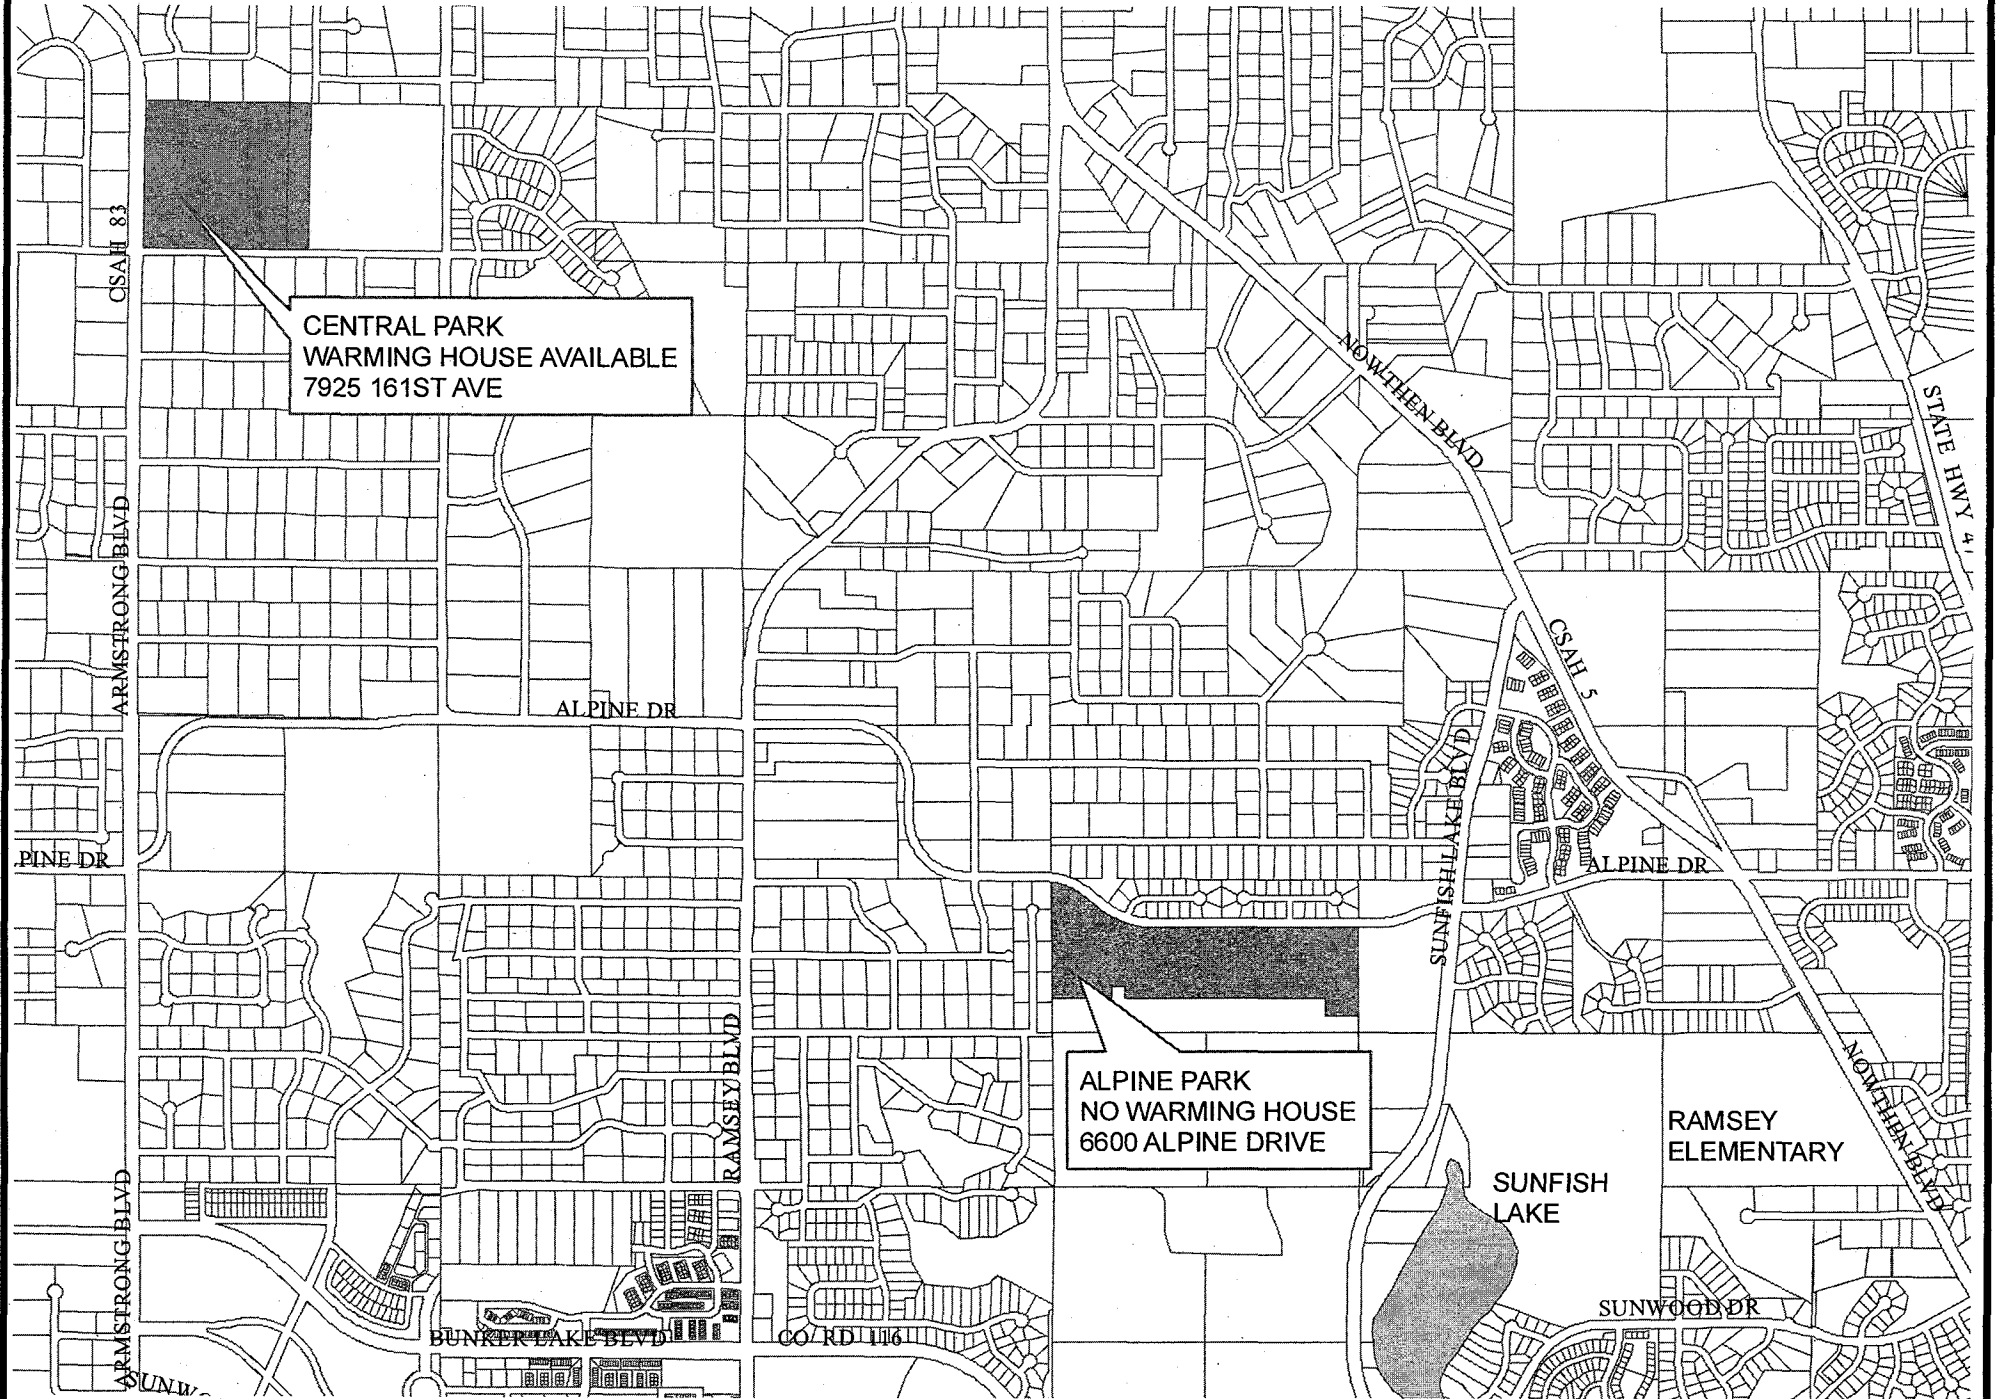

RAMSEY SLIDING HILLS

CENTRAL PARK
WARMING HOUSE AVAILABLE
7925 161ST AVE

ALPINE PARK
NO WARMING HOUSE
6600 ALPINE DRIVE

RAMSEY
ELEMENTARY

SUNFISH
LAKE

SUNWOOD DR

CO RD 116

BUNKER LAKE BLVD

CSAH 83

ARMSTRONG BLVD

PINE DR

ALPINE DR

RAMSEY BLVD

SUNFISH LAKE BLVD

CSAH 5

ALPINE DR

STATE HWY 4

NORTHERN BLVD

ARMSTRONG BLVD

SUNWOOD